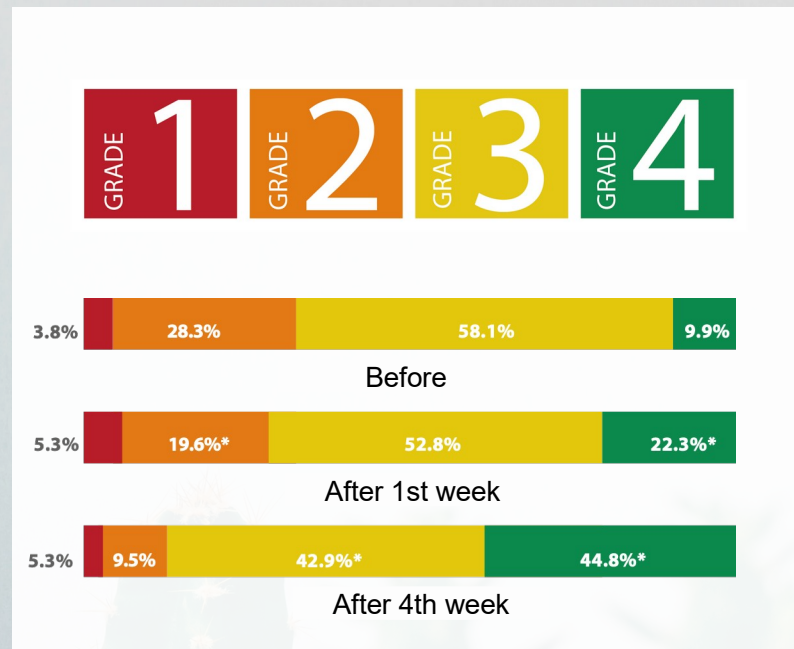

# Clinical trial

---

94  
participants

Men aged 45+, mostly  
estimating their erection at 2-  
3 points on a 4-point scale,  
took EnoSTIM™ 300 mg 2  
times a day for 4 weeks

Primary clinical  
outcome

Evaluation of  
erection hardness  
(EHS — Erection  
Hardness Score)

[\\*read the study](#)

## Study results

After 1 week, significant improvements were already visible. **By the end of the 4th week:**

- 74% of participants improved their scores.**
- The number of participants with the maximum score had increased by almost 5 times.**
- The number of participants with minimum scores (1-2) decreased 3 times.**